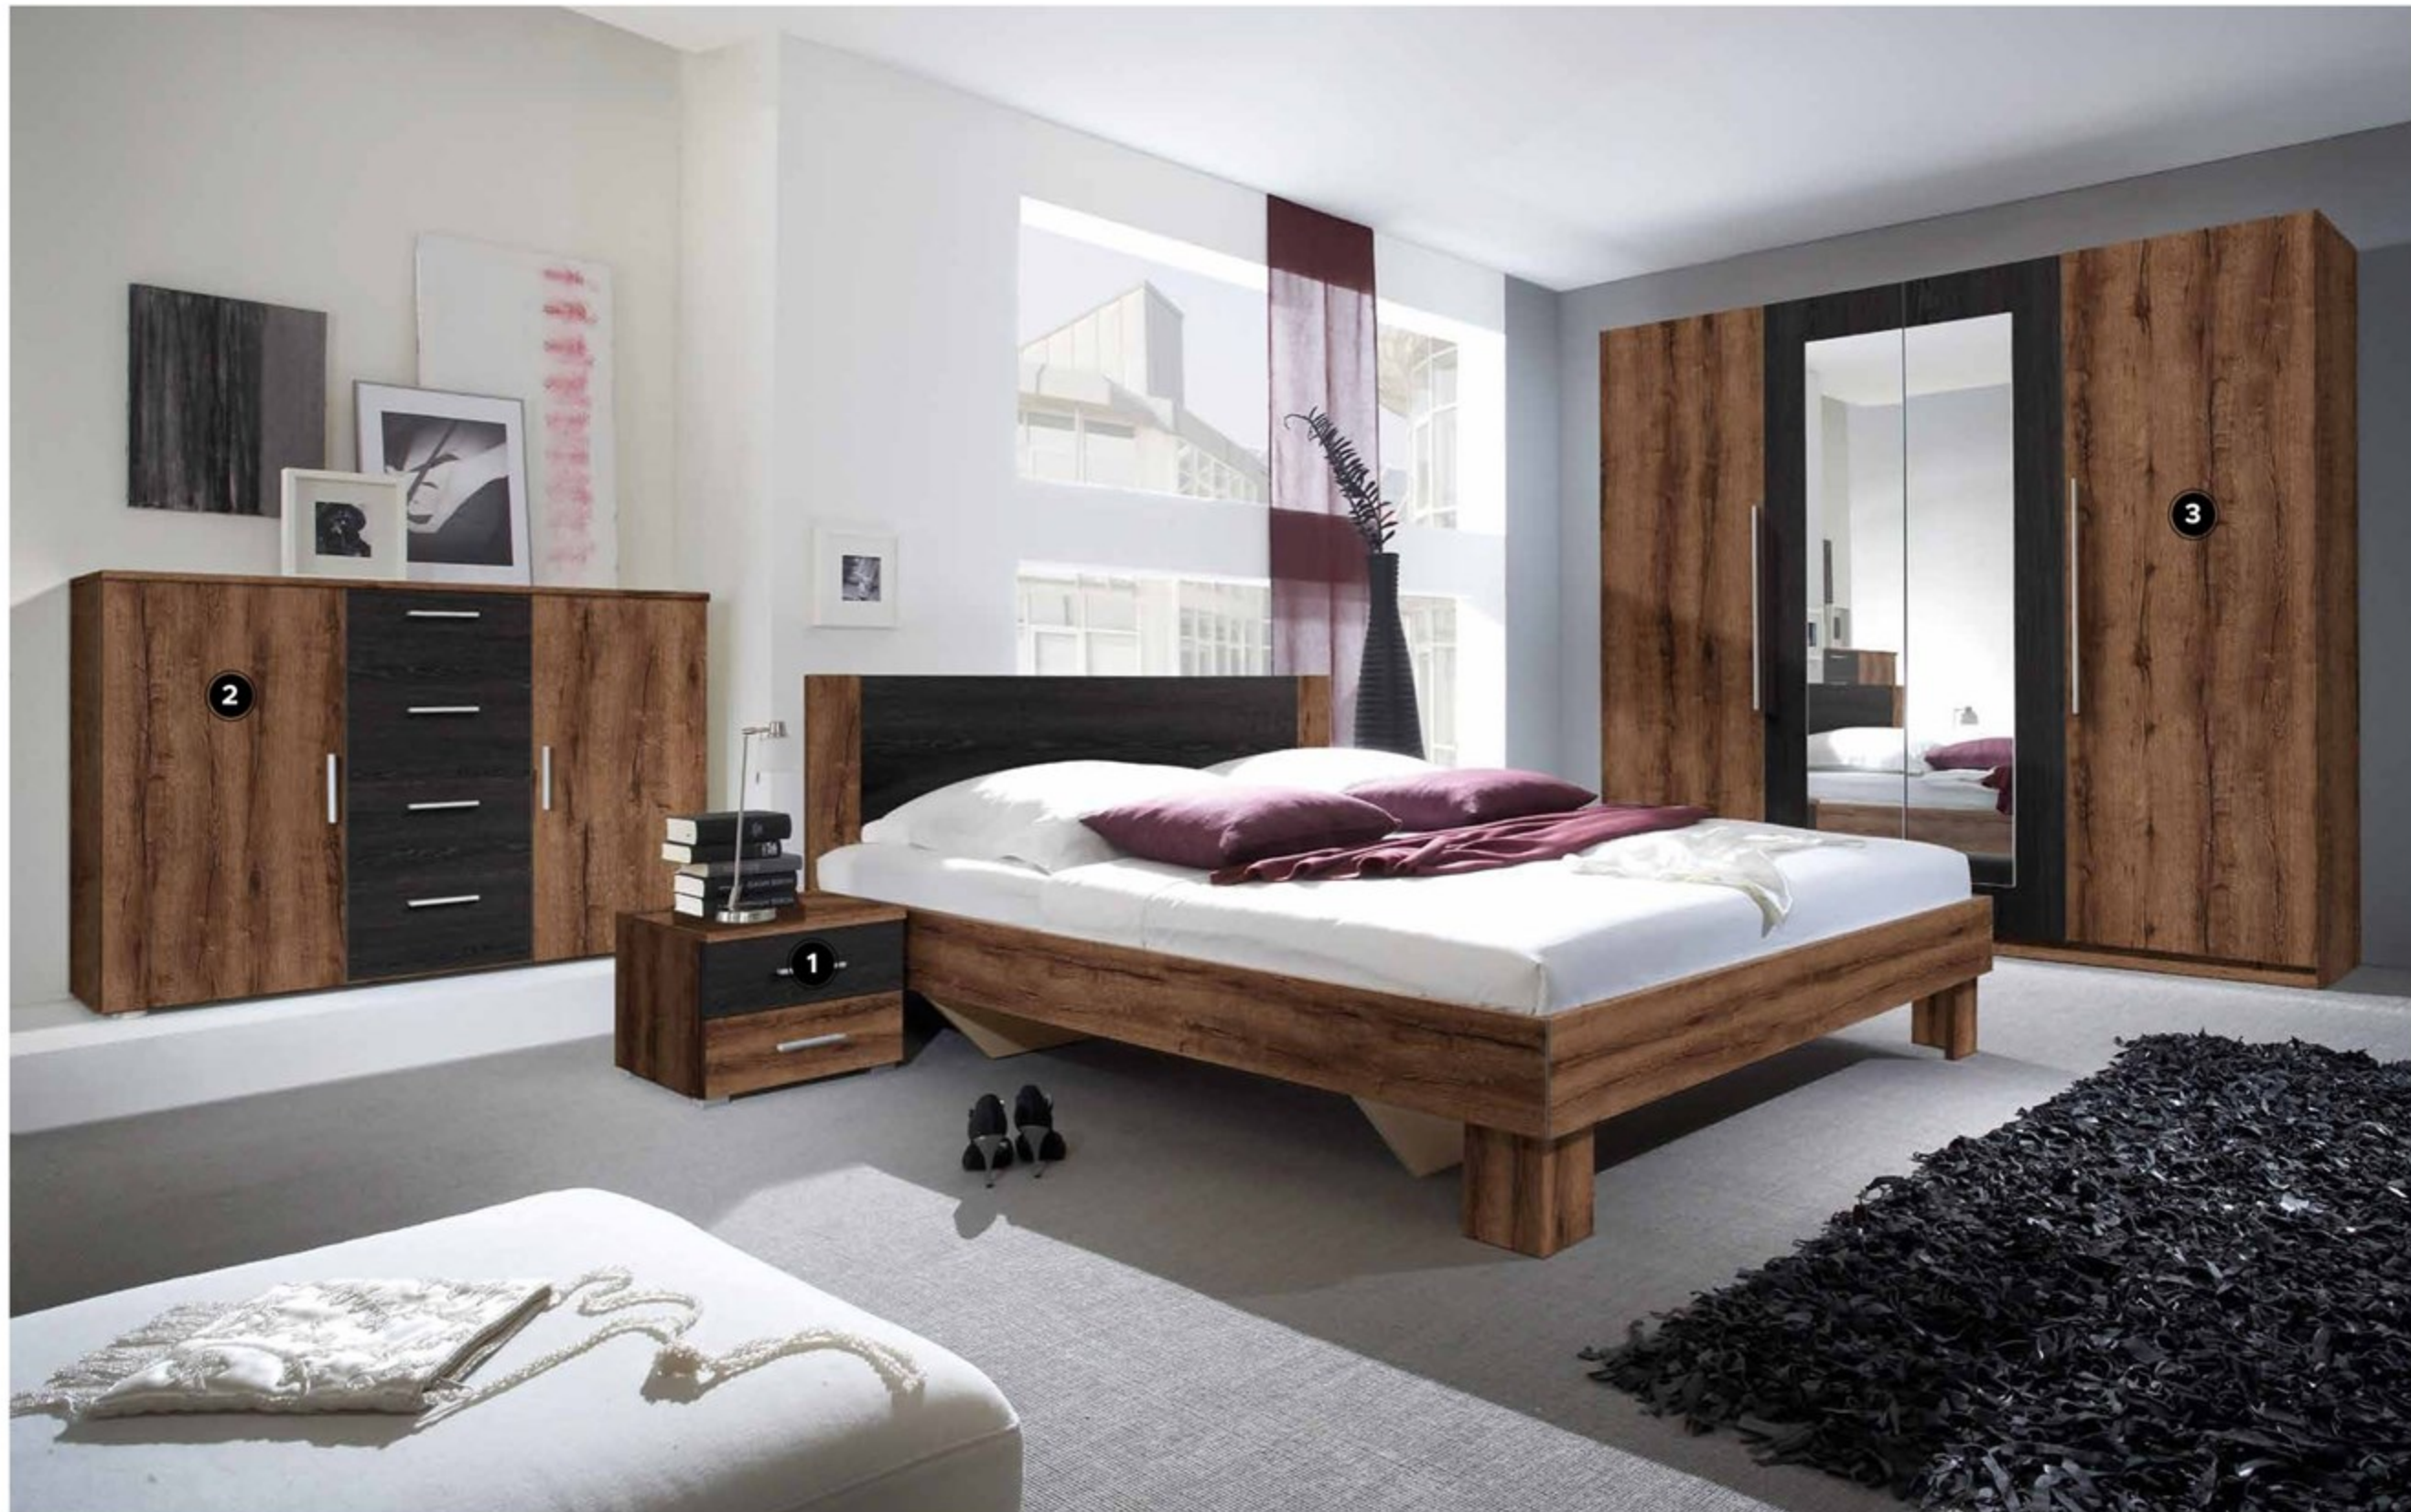

Silent closing system

2 door sliding with mirror wardrobe

**TYP 18**  
200 cm / 213 cm / 64 cm  
→ ↑ ↗

2 door 4 drawer sideboard

**TYP 26**  
132 cm / 94 cm / 40 cm  
→ ↑ ↗

2 drawer bedside table

**TYP 22**  
46 cm / 37 cm / 40 cm  
→ ↑ ↗

Bed 140, 160, 180

**TYP 30, 31, 32**  
146, 166, 186 cm / 90 cm / 205 cm  
→ ↑ ↗

Bed with a storage box 140, 160, 180

**TYP 50, 51, 52**  
146, 166, 186 cm / 90 cm / 205 cm  
→ ↑ ↗

Flex frame for bed 140, 160, 180

**TYP ST140-01, ST160-01, ST180-01**  
140, 160, 180 cm / 4 cm / 200 cm  
→ ↑ ↗

Shelves for sliding wardrobe, 3 pcs.

**TYP 02**  
98 cm / 2 cm / 54 cm  
→ ↑ ↗

# VERA

The VERA bedroom is a combination of modern design and trends in production. The collection includes an extremely spacious wardrobe, chest of drawers and beds in two sizes sold together with a pair of bedside tables. Two bedside tables are an inseparable part of the set and cannot be purchased separately.