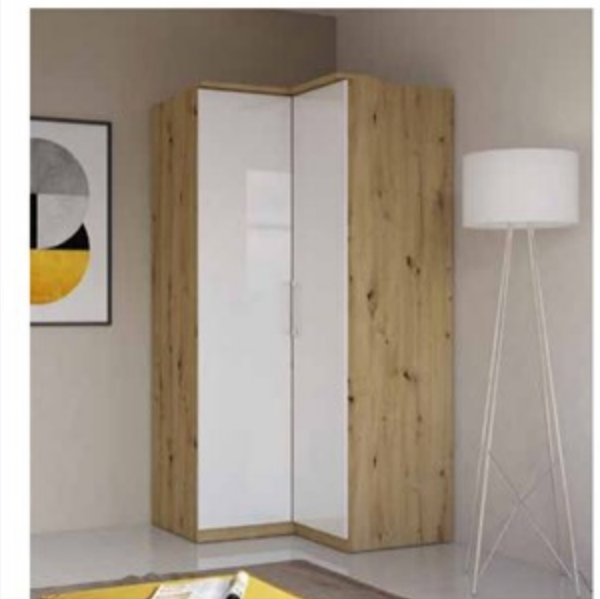

Side mouldings L + R

**TYP 03**  
22 cm / 216 cm / 2 cm  
→ ↑ ↗

Lighting (neutral) as option

Left and right side mounting

LED lighting (neutral color) 1 point  
for type 15, 17, 57

LED lighting (neutral color) 2 point  
for type 16, 18, 58, 68