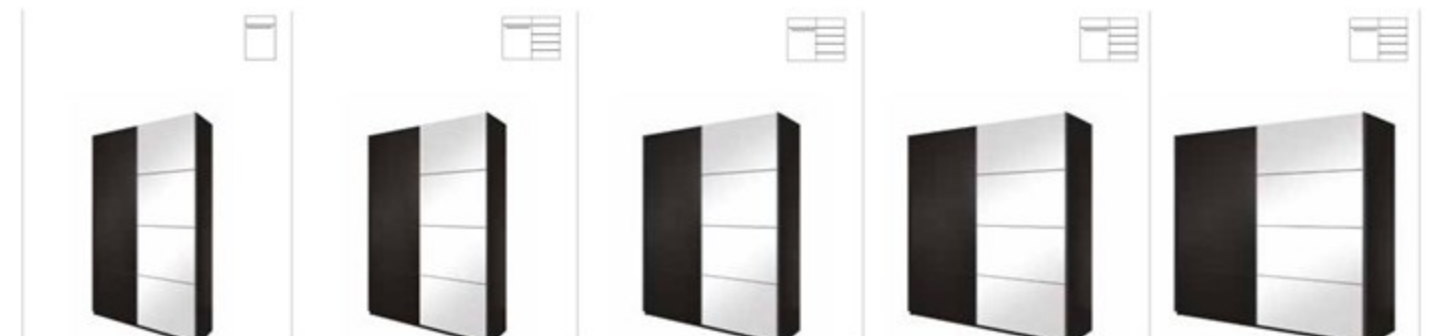

2 door sliding with mirror wardrobe

TYP 54 120 cm / 210 cm / 61 cm → ↑ ↗	TYP 55 150 cm / 210 cm / 61 cm → ↑ ↗	TYP 56 180 cm / 210 cm / 61 cm → ↑ ↗	TYP 57 200 cm / 210 cm / 61 cm → ↑ ↗	TYP 58 221 cm / 210 cm / 61 cm → ↑ ↗